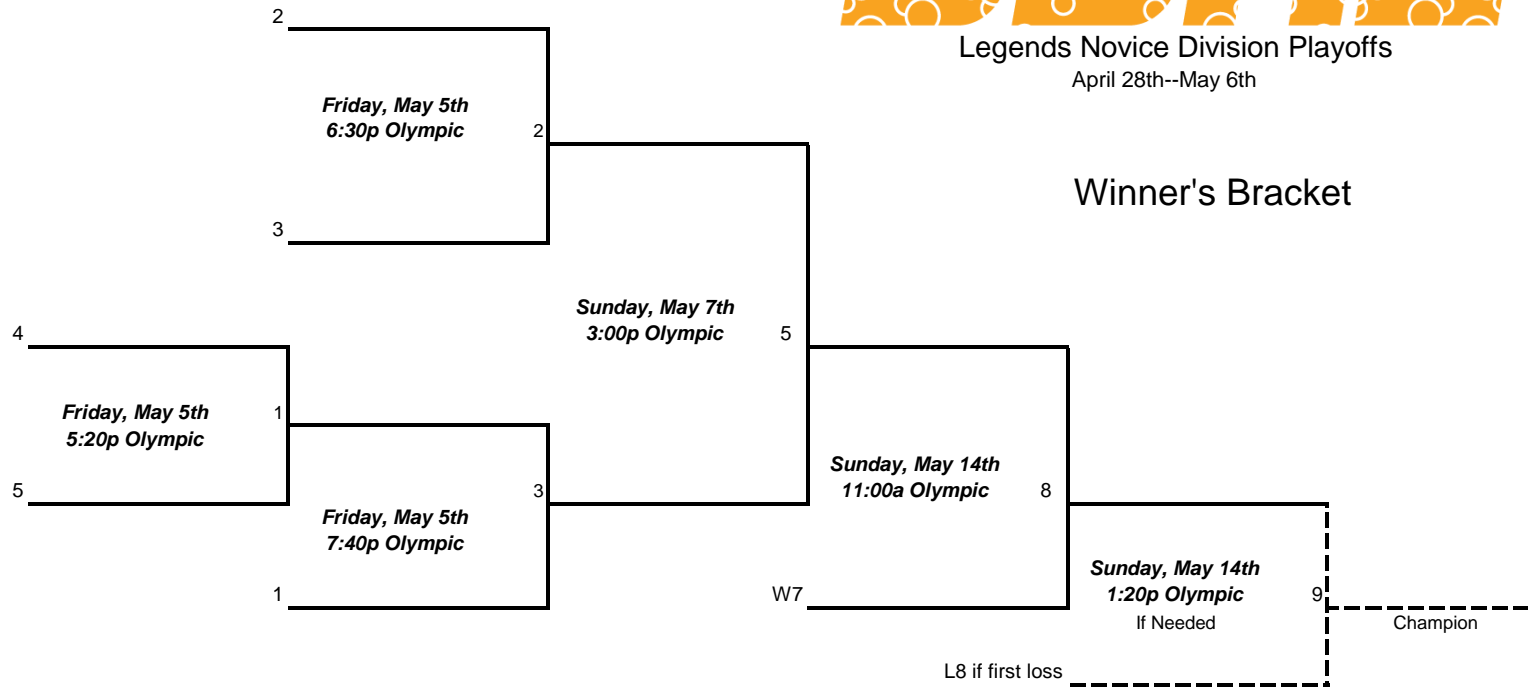

Legends Novice Division Playoffs
April 28th--May 6th

Winner's Bracket

Loser's Bracket